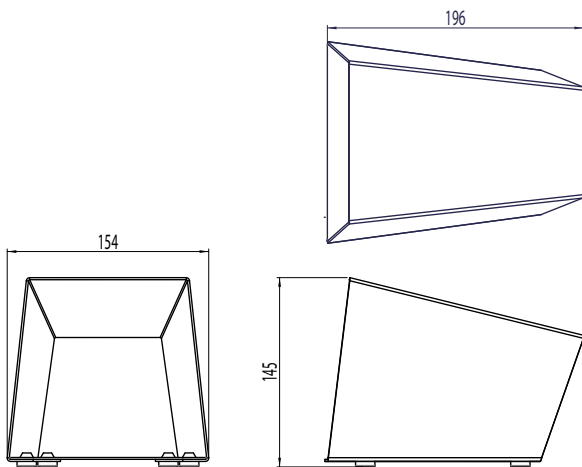

Dimensions

Ordering information

Part Number	Description
6201-0002	Black painted guard
6201-0007	RAL 7035, light grey painted guard