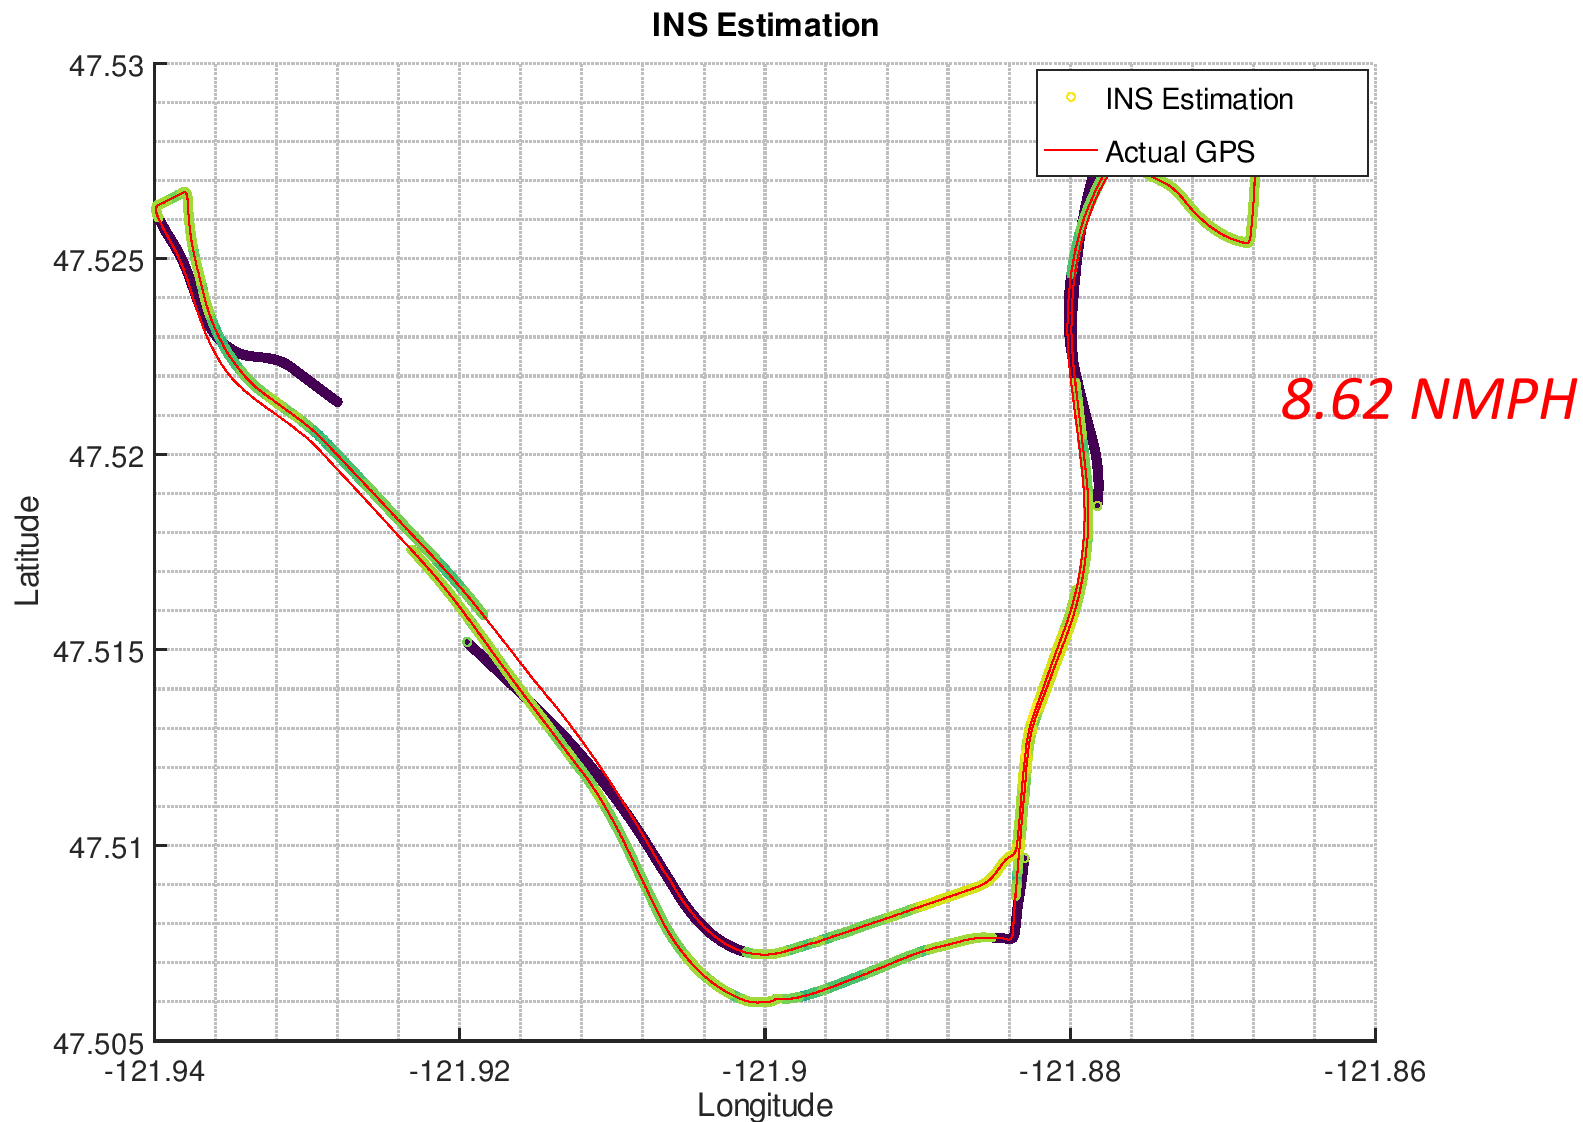

LMRK005 INSGPS IMU

Example Test Data

Road test results with simulated GPS outage

Road test results with simulated GPS outage

Road test results with simulated GPS outage

Road test results through tunnels (real GPS outage)

Road test results through tunnels (real GPS outage)