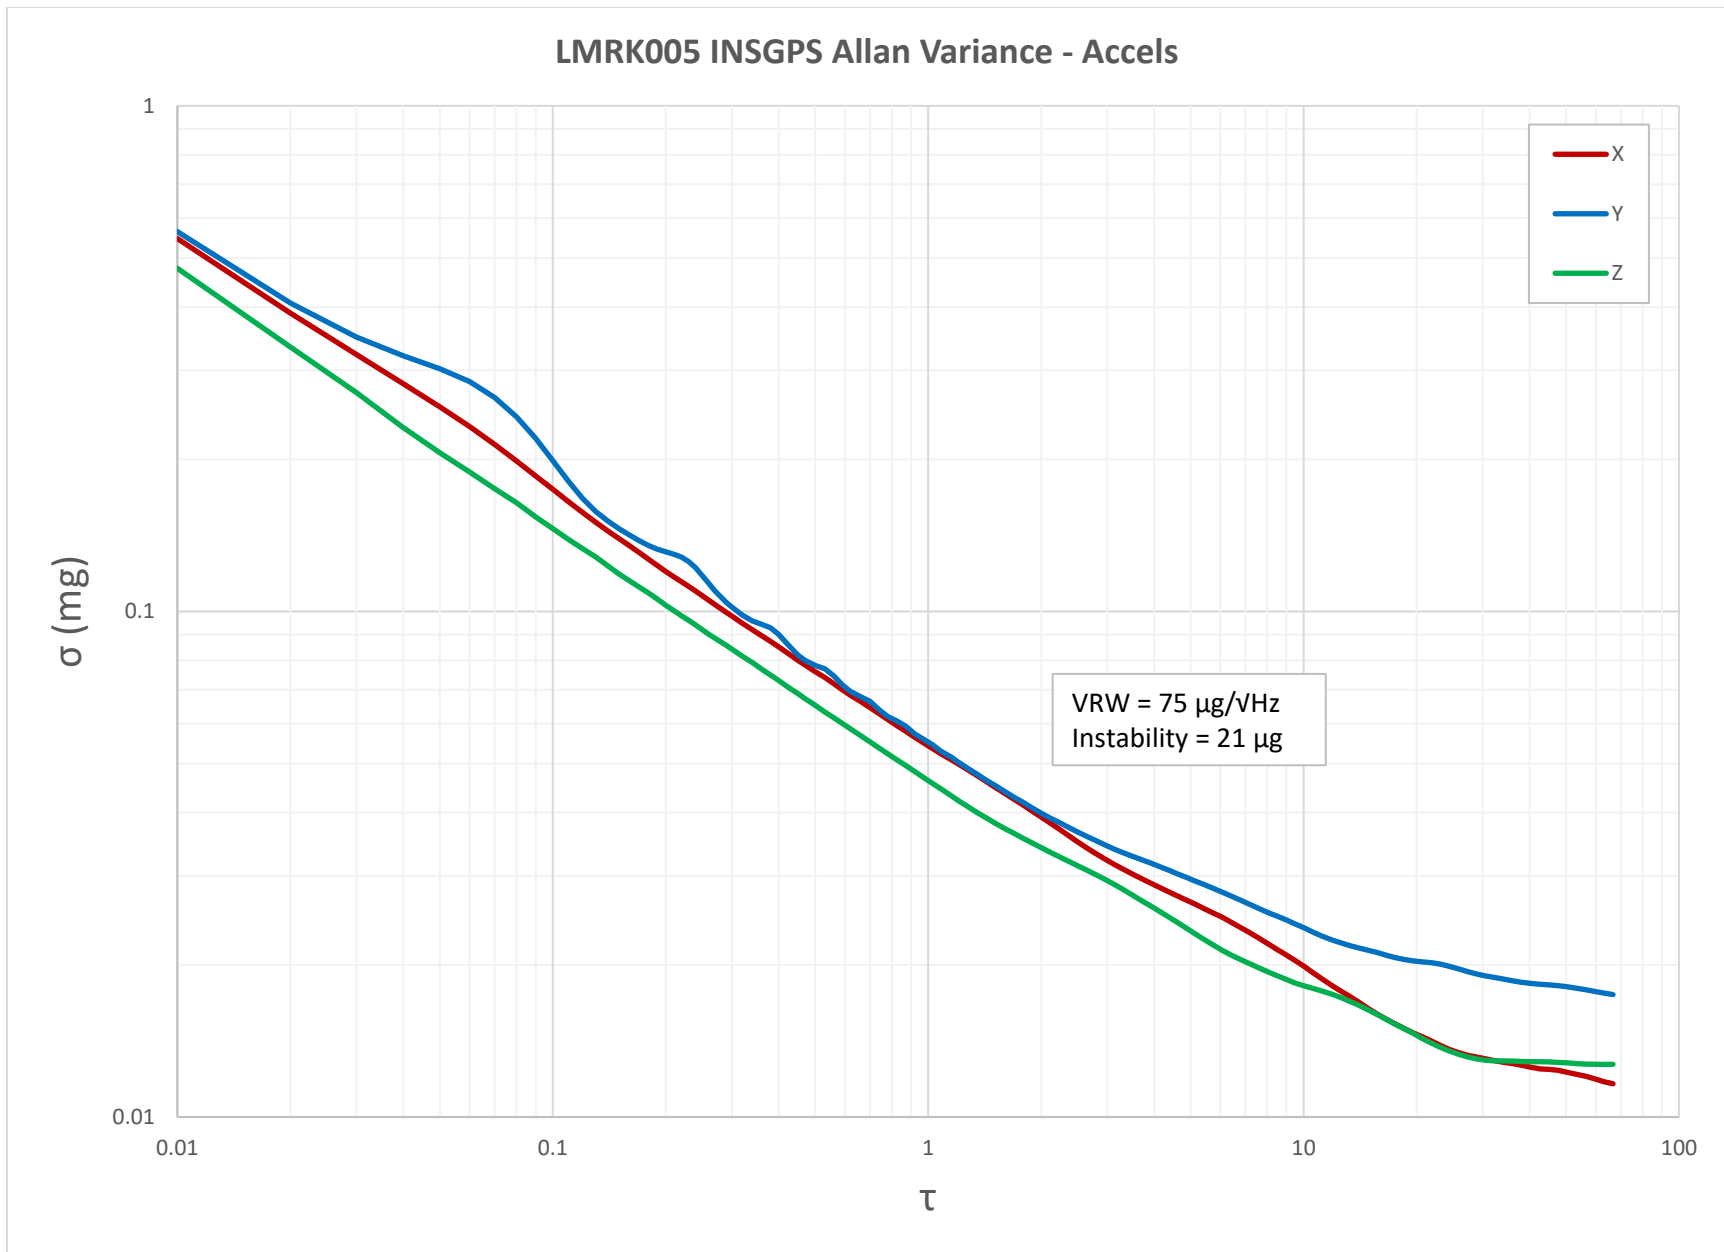

LMRK005 INSGPS IMU

Example Test Data

Road test results with simulated GPS outage

Road test results with simulated GPS outage

Road test results with simulated GPS outage

Road test results through tunnels (real GPS outage)

Road test results through tunnels (real GPS outage)