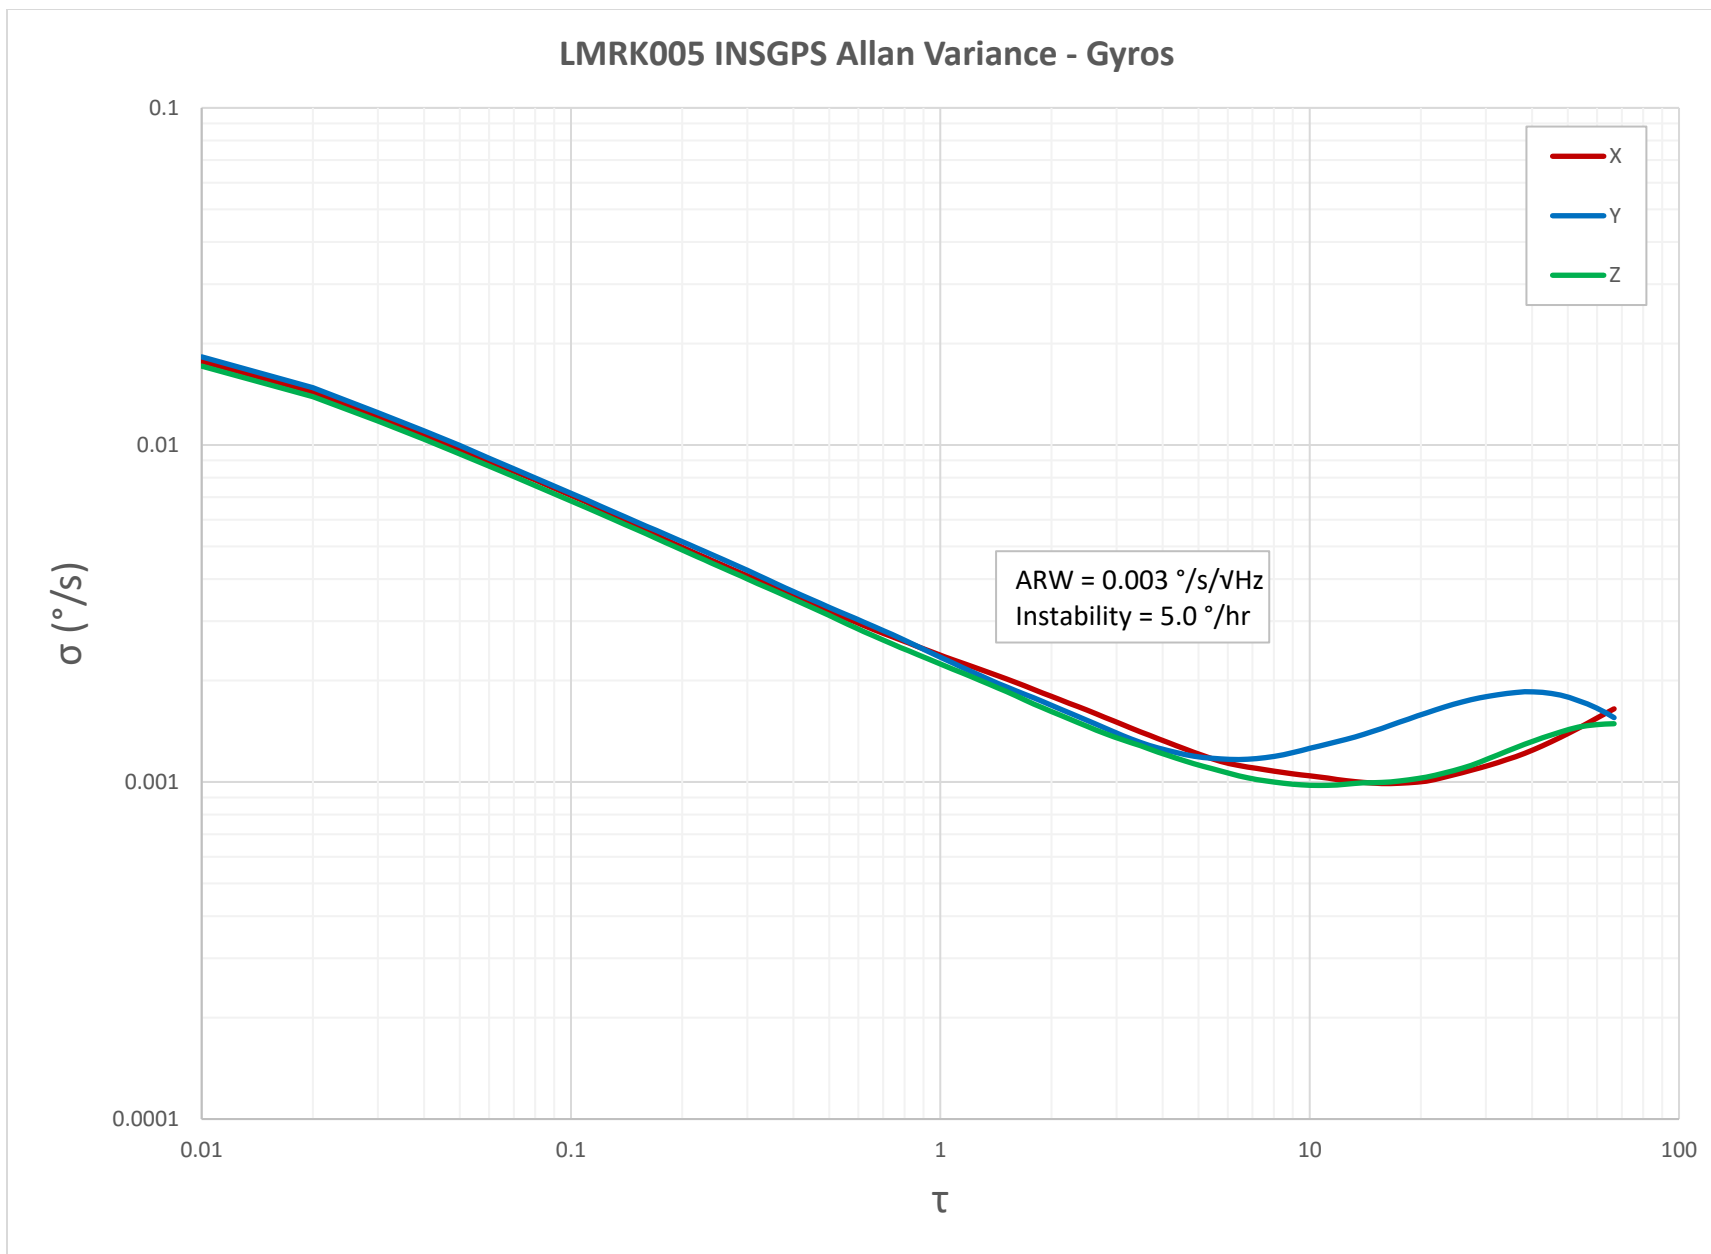

LMRK005 INSGPS IMU

Example Test Data

Road test results with simulated GPS outage

Road test results with simulated GPS outage

Road test results with simulated GPS outage

Road test results through tunnels (real GPS outage)

Road test results through tunnels (real GPS outage)