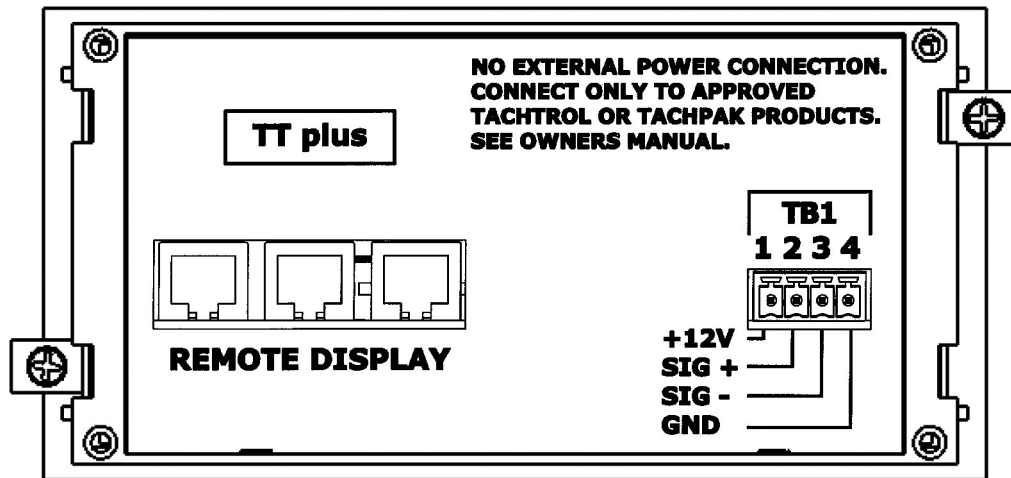

TACHTROL® plus Digital Remote Display

Part Number Series
T77810

CE
RoHS

TACHTROL plus :

- An extension of the **TACHPAK** and **TACHTROL** lines. While this device has no intrinsic tachometer function, it forms a network with **TACHPAK 10 & 30** and **TACHTROL 10 & 30** and can be used as a remote display or programming pendant.
- Serves as a gateway with both **TACHPAK** and **TACHTROL** instruments for secure, remote programming and alarm reset.
- Front panel operation and display is identical to **TACHTROL 10 & 30**
- Each display can be configured to display individual combinations of Channel A, B and Equation.
- Security can be applied to prevent unwanted access in remote locations.
- Acts as a hub for multiplexing up to seven additional displays with a single tachnometer up to 125 feet away using an RJ11 (1:1) type phone cord.
- No external power connection. Connect only to approved **TACHTROL** and **TACHPAK** products.

REAR VIEW - CONNECTIONS

Table 2: Connection Information		
Terminal Block	Pin #	TACHTROL ^{plus}
TB1 Remote Display	1	+12vdc In
	2	Sig +
	3	Sig -
	4	Gnd
Remote Display	Use RJ11 type connector. See TB1 for individual breakout of pins.	