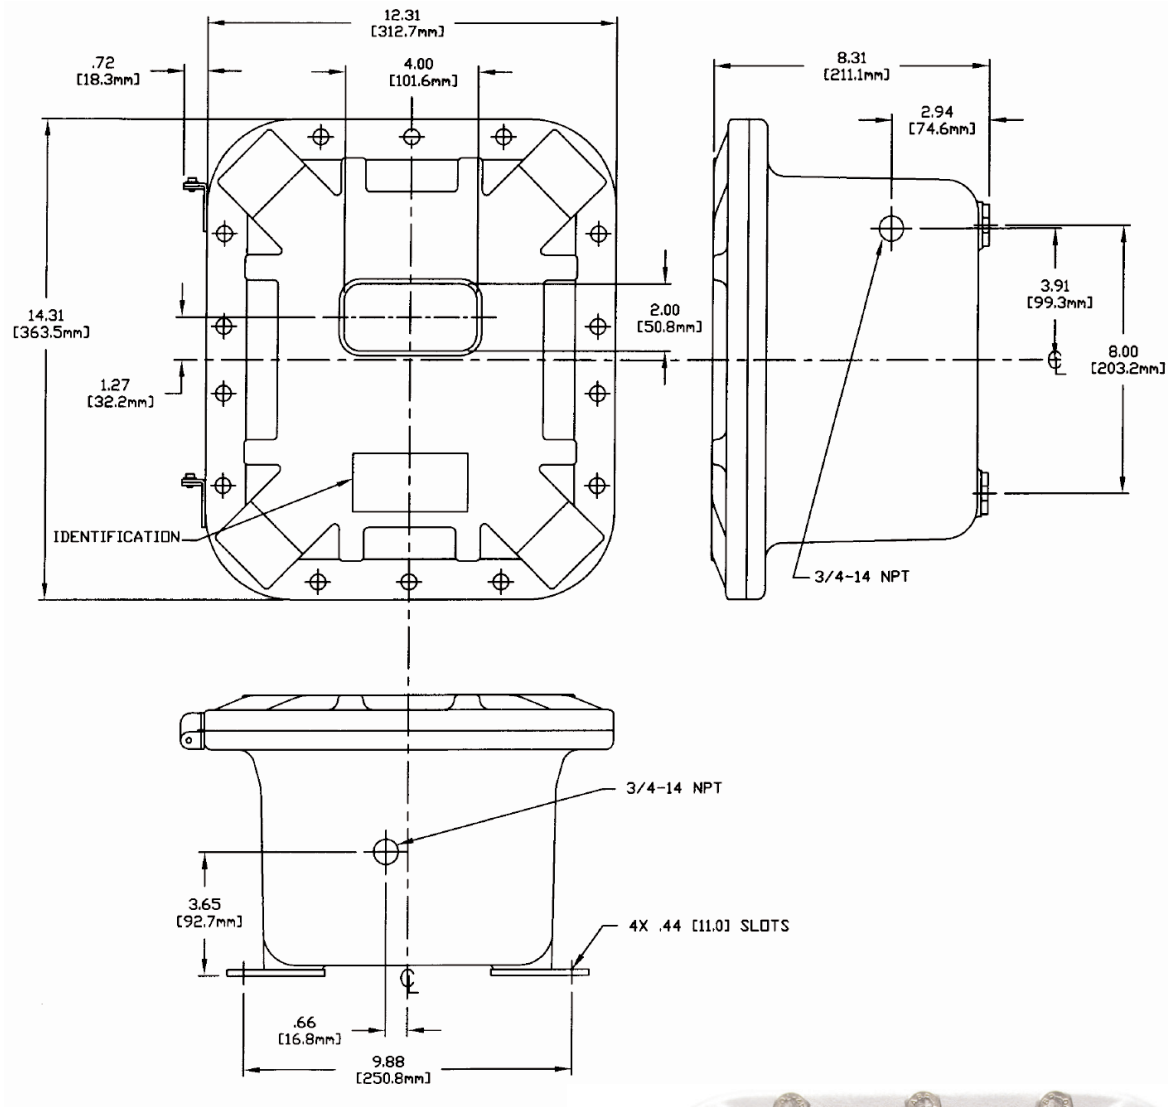

REAR VIEW - CONNECTIONS

Table 2: Connection Information		
Terminal Block	Pin #	TACHTROL ^{plus}
TB1 Remote Display	1	+12vdc In
	2	Sig +
	3	Sig -
	4	Gnd
Remote Display	Use RJ11 type connector. See TB1 for individual breakout of pins.	

TACHTROL plus Enclosure Options:

T77810-40

NEMA 4X

TACHTROL plus Enclosure Options

T77810-70

EXPLOSION PROOF

UL/CSA for Hazardous Locations

Class I, Groups B, C & D