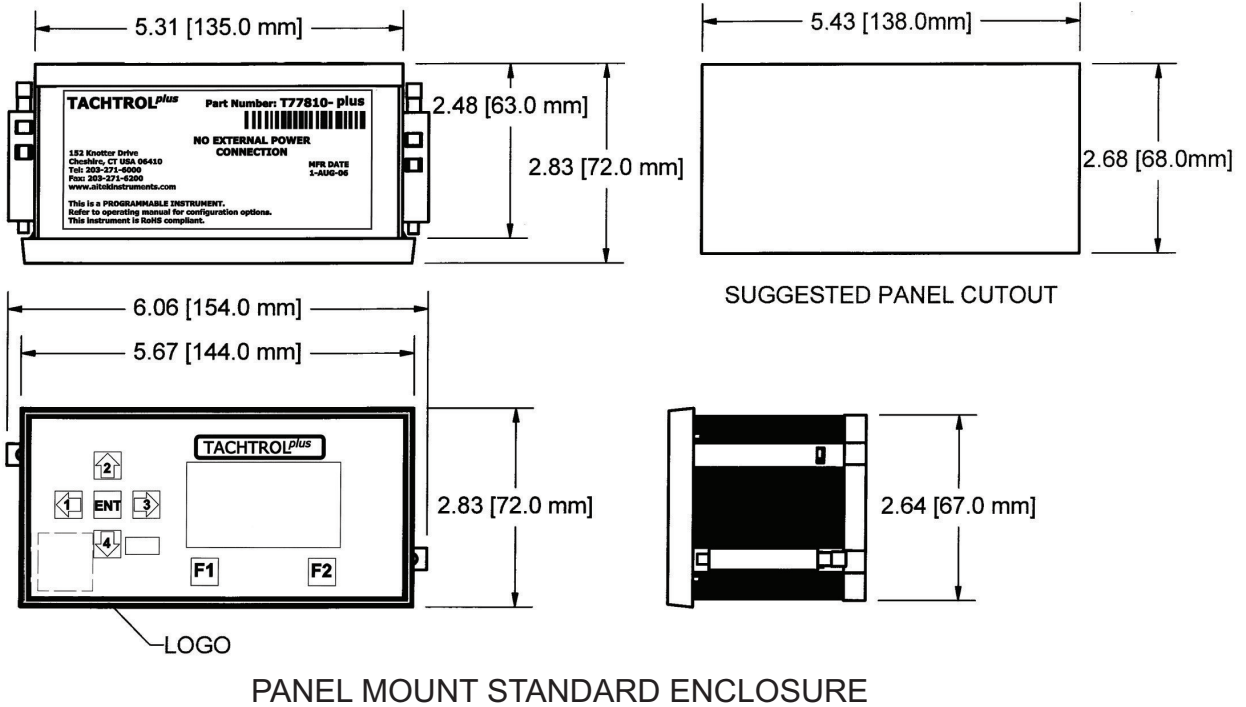

PANEL MOUNT STANDARD ENCLOSURE