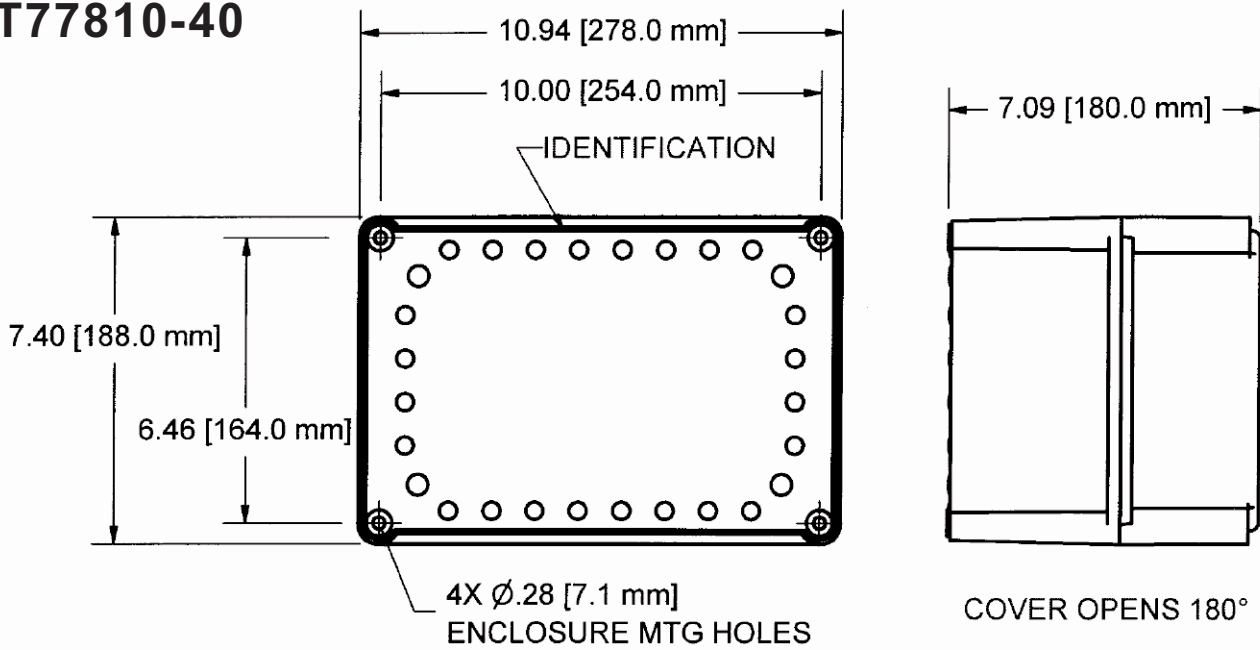

TACHTROL plus Enclosure Options:

T77810-40