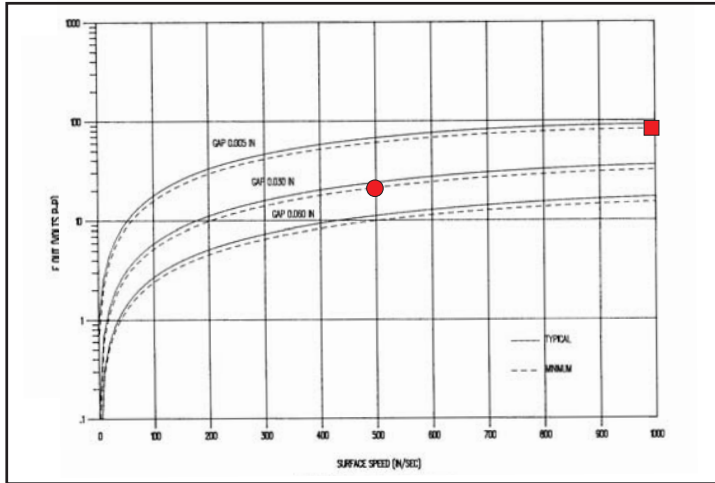

Power Output

Ordering Part # **Thread Length (A)**
 70085-1010-028 1.437 (36.50)
 (Select cable from group "A", see index)

Performance Curves

Based on 8 D.P. Gear

Specifications:

- Output Voltage (Standard): 75 V (P-P)
- Output Voltage (Guarantee Point): 21.5 V (P-P)
- DC Resistance: 210 ohms max.
- Typical Inductance: 50 to 95 mH ref.
- Output Polarity: Pin "B" positive
- Operating Temperature: -73 to +107° C
- Net Weight: 2.2 oz. max.

Conduit Fitting – General Purpose

Ordering Part # **Thread Length (A)**
 70085-1010-004 1.125 (28.57)
 70085-1010-469 2.750 (69.85)

Performance Curves

Based on 20 D.P. Gear

Specifications:

- Output Voltage (Standard): 43 V (P-P)
- Output Voltage (Guarantee Point): 4.3 V (P-P)
- DC Resistance: 130 ohms max.
- Typical Inductance: 32-46 mH ref.
- Output Polarity: Red lead positive
- Operating Temperature: -73 to +107° C
- Lead length: 10 ft (3.05 m)
- Net Weight: 16 oz. max.

Specifications:

- Output Voltage (Standard): 120 V (P-P)
- Output Voltage (Guarantee Point): 15.1 V (P-P)
- DC Resistance: 250 ohms max.
- Typical Inductance: 40-60 mH ref.
- Output Polarity: White lead positive
- Operating Temperature: -55 to +107° C
- Cable Length: 10 ft (3.05 m)
- Net Weight: 5 oz. max.

Full Thread – General Purpose

Ordering Part #	Thread Length (A)
70085-1010-078	1.80 (45.72)
70085-1010-137	3.06 (77.72)

Performance Curves

Based on 20 D.P. Gear

Specifications:

- Output Voltage (Standard): 40 V (P-P)
- Output Voltage (Guarantee Point): 3.4 V (P-P)
- DC Resistance: 130 ohms max.
- Typical Inductance: 33 mH ref.
- Output Polarity: white lead positive
- Operating Temperature: -55 to +107° C
- Lead Length: -078, 12 in (30.5 cm)
- 137, 24 in (60.9 cm)
- Net Weight: 3 oz. max.