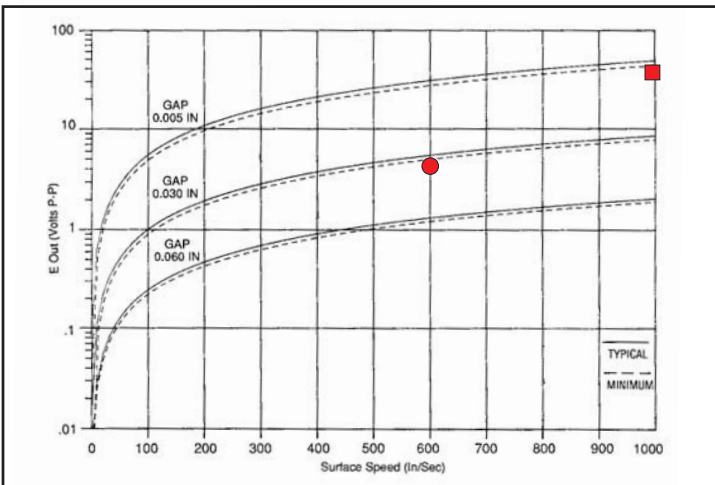

Power Output

Ordering Part # **Thread Length (A)**
 70085-1010-028 1.437 (36.50)
 (Select cable from group "A", see index)

Performance Curves

Based on 8 D.P. Gear

Specifications:

- Output Voltage (Standard): 75 V (P-P)
- Output Voltage (Guarantee Point): 21.5 V (P-P)
- DC Resistance: 210 ohms max.
- Typical Inductance: 50 to 95 mH ref.
- Output Polarity: Pin "B" positive
- Operating Temperature: -73 to +107° C
- Net Weight: 2.2 oz. max.

Conduit Fitting – General Purpose

Ordering Part # **Thread Length (A)**
 70085-1010-004 1.125 (28.57)
 70085-1010-469 2.750 (69.85)

Performance Curves

Based on 20 D.P. Gear

Specifications:

- Output Voltage (Standard): 43 V (P-P)
- Output Voltage (Guarantee Point): 4.3 V (P-P)
- DC Resistance: 130 ohms max.
- Typical Inductance: 32-46 mH ref.
- Output Polarity: Red lead positive
- Operating Temperature: -73 to +107° C
- Lead length: 10 ft (3.05 m)
- Net Weight: 16 oz. max.

Specifications:

- Output Voltage (Standard): 120 V (P-P)
- Output Voltage (Guarantee Point): 15.1 V (P-P)
- DC Resistance: 250 ohms max.
- Typical Inductance: 40-60 mH ref.
- Output Polarity: White lead positive
- Operating Temperature: -55 to +107° C
- Cable Length: 10 ft (3.05 m)
- Net Weight: 5 oz. max.

Full Thread – General Purpose

Ordering Part #	Thread Length (A)
70085-1010-078	1.80 (45.72)
70085-1010-137	3.06 (77.72)

Performance Curves

Based on 20 D.P. Gear

Specifications:

- Output Voltage (Standard): 40 V (P-P)
- Output Voltage (Guarantee Point): 3.4 V (P-P)
- DC Resistance: 130 ohms max.
- Typical Inductance: 33 mH ref.
- Output Polarity: white lead positive
- Operating Temperature: -55 to +107° C
- Lead Length: -078, 12 in (30.5 cm)
- 137, 24 in (60.9 cm)
- Net Weight: 3 oz. max.