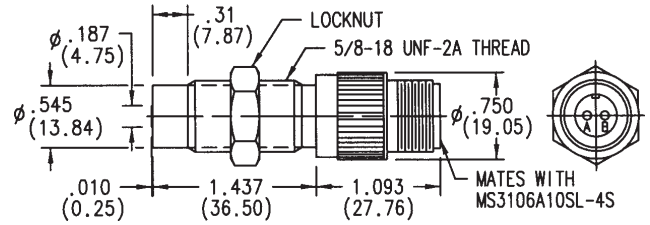

Power Output

Ordering Part # **Thread Length (A)**
 70085-1010-028 1.437 (36.50)
 (Select cable from group "A", see index)

Performance Curves

Based on 8 D.P. Gear

Specifications:

- Output Voltage (Standard): 75 V (P-P)
- Output Voltage (Guarantee Point): 21.5 V (P-P)
- DC Resistance: 210 ohms max.
- Typical Inductance: 50 to 95 mH ref.
- Output Polarity: Pin "B" positive
- Operating Temperature: -73 to +107° C
- Net Weight: 2.2 oz. max.

Conduit Fitting – General Purpose

Ordering Part # **Thread Length (A)**
 70085-1010-004 1.125 (28.57)
 70085-1010-469 2.750 (69.85)

Performance Curves

Based on 20 D.P. Gear

Specifications:

- Output Voltage (Standard): 43 V (P-P)
- Output Voltage (Guarantee Point): 4.3 V (P-P)
- DC Resistance: 130 ohms max.
- Typical Inductance: 32-46 mH ref.
- Output Polarity: Red lead positive
- Operating Temperature: -73 to +107° C
- Lead length: 10 ft (3.05 m)
- Net Weight: 16 oz. max.

AI-Tek Instruments, Cheshire, CT USA

Dimensions in inches and (mm).

Full Thread – Power Output

Ordering Part #	Thread Length (A)
70085-1010-131	1.80 (45.72)
70085-1010-214	3.06 (77.72)

Performance Curves

Based on 8 D.P. Gear

Full Thread – General Purpose

Ordering Part #	Thread Length (A)
70085-1010-078	1.80 (45.72)
70085-1010-137	3.06 (77.72)

Performance Curves

Based on 20 D.P. Gear

Specifications:

- Output Voltage (Standard): 40 V (P-P)
- Output Voltage (Guarantee Point): 3.4 V (P-P)
- DC Resistance: 130 ohms max.
- Typical Inductance: 33 mH ref.
- Output Polarity: white lead positive
- Operating Temperature: -55 to +107° C
- Lead Length: -078, 12 in (30.5 cm)
- 137, 24 in (60.9 cm)
- Net Weight: 3 oz. max.