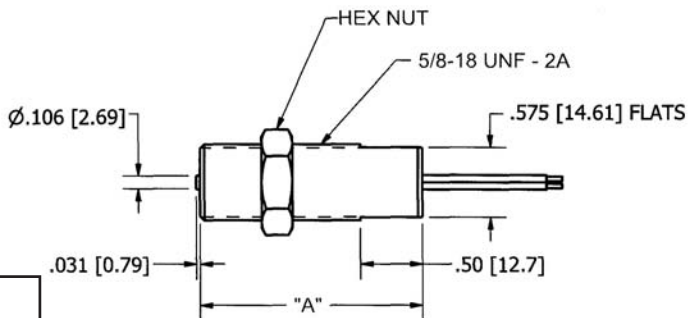

Power Output

Ordering Part # **Thread Length (A)**
 70085-1010-028 1.437 (36.50)
 (Select cable from group "A", see index)

Performance Curves

Based on 8 D.P. Gear

Specifications:

- Output Voltage (Standard): 75 V (P-P)
- Output Voltage (Guarantee Point): 21.5 V (P-P)
- DC Resistance: 210 ohms max.
- Typical Inductance: 50 to 95 mH ref.
- Output Polarity: Pin "B" positive
- Operating Temperature: -73 to +107° C
- Net Weight: 2.2 oz. max.

Conduit Fitting – General Purpose

Ordering Part # **Thread Length (A)**
 70085-1010-004 1.125 (28.57)
 70085-1010-469 2.750 (69.85)

Performance Curves

Based on 20 D.P. Gear

Specifications:

- Output Voltage (Standard): 43 V (P-P)
- Output Voltage (Guarantee Point): 4.3 V (P-P)
- DC Resistance: 130 ohms max.
- Typical Inductance: 32-46 mH ref.
- Output Polarity: Red lead positive
- Operating Temperature: -73 to +107° C
- Lead length: 10 ft (3.05 m)
- Net Weight: 16 oz. max.

AI-Tek Instruments, Cheshire, CT USA

Dimensions in inches and (mm).

Full Thread – Power Output

Ordering Part #	Thread Length (A)
70085-1010-131	1.80 (45.72)
70085-1010-214	3.06 (77.72)

Performance Curves

Based on 8 D.P. Gear

Full Thread – General Purpose

Ordering Part #	Thread Length (A)
70085-1010-078	1.80 (45.72)
70085-1010-137	3.06 (77.72)

Performance Curves

Based on 20 D.P. Gear

Specifications:

- Output Voltage (Standard): 40 V (P-P)
- Output Voltage (Guarantee Point): 3.4 V (P-P)
- DC Resistance: 130 ohms max.
- Typical Inductance: 33 mH ref.
- Output Polarity: white lead positive
- Operating Temperature: -55 to +107° C
- Lead Length: -078, 12 in (30.5 cm)
- 137, 24 in (60.9 cm)
- Net Weight: 3 oz. max.