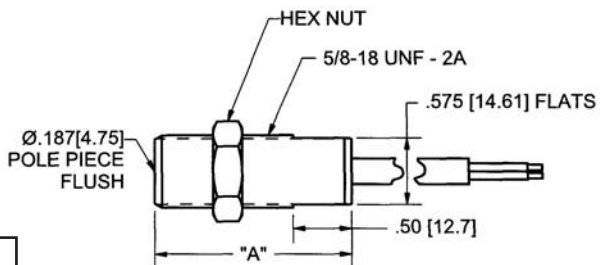

Power Output

Ordering Part # **Thread Length (A)**
 70085-1010-028 1.437 (36.50)
 (Select cable from group "A", see index)

Performance Curves

Based on 8 D.P. Gear

Specifications:

- Output Voltage (Standard): 75 V (P-P)
- Output Voltage (Guarantee Point): 21.5 V (P-P)
- DC Resistance: 210 ohms max.
- Typical Inductance: 50 to 95 mH ref.
- Output Polarity: Pin "B" positive
- Operating Temperature: -73 to +107° C
- Net Weight: 2.2 oz. max.

Conduit Fitting – General Purpose

Ordering Part # **Thread Length (A)**
 70085-1010-004 1.125 (28.57)
 70085-1010-469 2.750 (69.85)

Performance Curves

Based on 20 D.P. Gear

Specifications:

- Output Voltage (Standard): 43 V (P-P)
- Output Voltage (Guarantee Point): 4.3 V (P-P)
- DC Resistance: 130 ohms max.
- Typical Inductance: 32-46 mH ref.
- Output Polarity: Red lead positive
- Operating Temperature: -73 to +107° C
- Lead length: 10 ft (3.05 m)
- Net Weight: 16 oz. max.

AI-Tek Instruments, Cheshire, CT USA

Dimensions in inches and (mm).

Full Thread – Power Output

Ordering Part #	Thread Length (A)
70085-1010-131	1.80 (45.72)
70085-1010-214	3.06 (77.72)

Performance Curves

Based on 8 D.P. Gear

Full Thread – General Purpose

Ordering Part #	Thread Length (A)
70085-1010-078	1.80 (45.72)
70085-1010-137	3.06 (77.72)

Performance Curves

Based on 20 D.P. Gear

Specifications:

- Output Voltage (Standard): 40 V (P-P)
- Output Voltage (Guarantee Point): 3.4 V (P-P)
- DC Resistance: 130 ohms max.
- Typical Inductance: 33 mH ref.
- Output Polarity: white lead positive
- Operating Temperature: -55 to +107° C
- Lead Length: -078, 12 in (30.5 cm)
- 137, 24 in (60.9 cm)
- Net Weight: 3 oz. max.