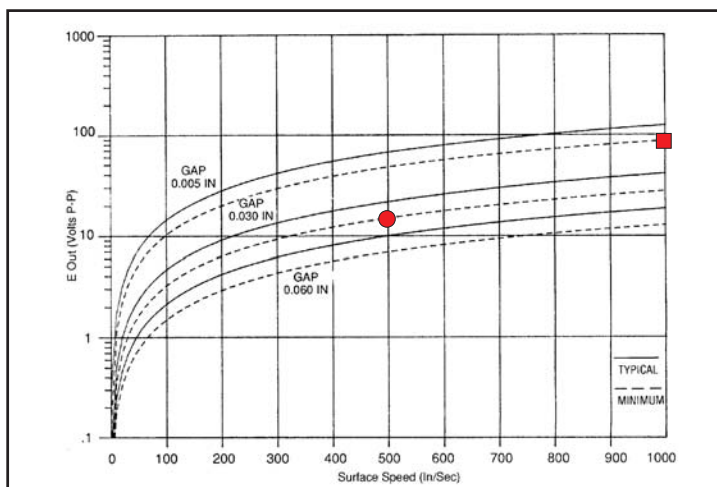

Power Output

Ordering Part # **Thread Length (A)**
 70085-1010-028 1.437 (36.50)
 (Select cable from group "A", see index)

Performance Curves

Based on 8 D.P. Gear

Specifications:

- Output Voltage (Standard): 75 V (P-P)
- Output Voltage (Guarantee Point): 21.5 V (P-P)
- DC Resistance: 210 ohms max.
- Typical Inductance: 50 to 95 mH ref.
- Output Polarity: Pin "B" positive
- Operating Temperature: -73 to +107° C
- Net Weight: 2.2 oz. max.

Conduit Fitting – General Purpose

Ordering Part # **Thread Length (A)**
 70085-1010-004 1.125 (28.57)
 70085-1010-469 2.750 (69.85)

Performance Curves

Based on 20 D.P. Gear

Specifications:

- Output Voltage (Standard): 43 V (P-P)
- Output Voltage (Guarantee Point): 4.3 V (P-P)
- DC Resistance: 130 ohms max.
- Typical Inductance: 32-46 mH ref.
- Output Polarity: Red lead positive
- Operating Temperature: -73 to +107° C
- Lead length: 10 ft (3.05 m)
- Net Weight: 16 oz. max.

AI-Tek Instruments, Cheshire, CT USA

Dimensions in inches and (mm).

Full Thread – Power Output

Ordering Part #	Thread Length (A)
70085-1010-131	1.80 (45.72)
70085-1010-214	3.06 (77.72)

Performance Curves

Based on 8 D.P. Gear

Full Thread – General Purpose

Ordering Part #	Thread Length (A)
70085-1010-078	1.80 (45.72)
70085-1010-137	3.06 (77.72)

Performance Curves

Based on 20 D.P. Gear

Specifications:

- Output Voltage (Standard): 40 V (P-P)
- Output Voltage (Guarantee Point): 3.4 V (P-P)
- DC Resistance: 130 ohms max.
- Typical Inductance: 33 mH ref.
- Output Polarity: white lead positive
- Operating Temperature: -55 to +107° C
- Lead Length: -078, 12 in (30.5 cm)
- 137, 24 in (60.9 cm)
- Net Weight: 3 oz. max.