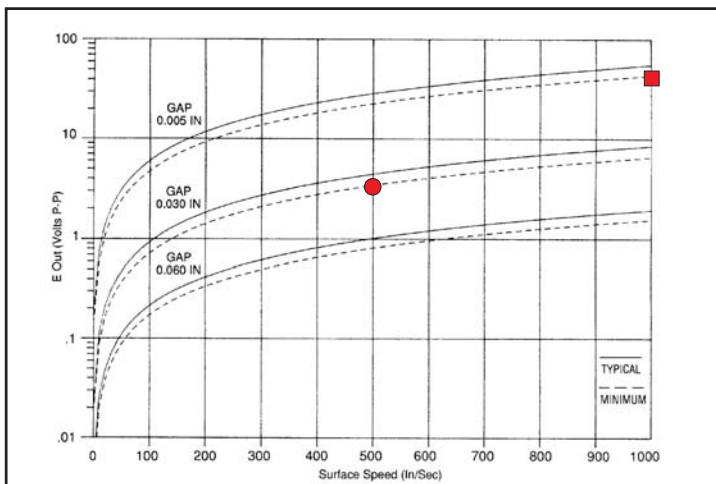

Power Output

Ordering Part # **Thread Length (A)**
 70085-1010-028 1.437 (36.50)
 (Select cable from group "A", see index)

Performance Curves

Based on 8 D.P. Gear

Specifications:

- Output Voltage (Standard): 75 V (P-P)
- Output Voltage (Guarantee Point): 21.5 V (P-P)
- DC Resistance: 210 ohms max.
- Typical Inductance: 50 to 95 mH ref.
- Output Polarity: Pin "B" positive
- Operating Temperature: -73 to +107° C
- Net Weight: 2.2 oz. max.

AI-Tek Instruments, Cheshire, CT USA

Dimensions in inches and (mm).

Full Thread – Power Output

Ordering Part #	Thread Length (A)
70085-1010-131	1.80 (45.72)
70085-1010-214	3.06 (77.72)

Performance Curves

Based on 8 D.P. Gear

Specifications:

- Output Voltage (Standard): 120 V (P-P)
- Output Voltage (Guarantee Point): 15.1 V (P-P)
- DC Resistance: 250 ohms max.
- Typical Inductance: 40-60 mH ref.
- Output Polarity: White lead positive
- Operating Temperature: -55 to +107° C
- Cable Length: 10 ft (3.05 m)
- Net Weight: 5 oz. max.

Full Thread – General Purpose

Ordering Part #	Thread Length (A)
70085-1010-078	1.80 (45.72)
70085-1010-137	3.06 (77.72)

Performance Curves

Based on 20 D.P. Gear

Specifications:

- Output Voltage (Standard): 40 V (P-P)
- Output Voltage (Guarantee Point): 3.4 V (P-P)
- DC Resistance: 130 ohms max.
- Typical Inductance: 33 mH ref.
- Output Polarity: white lead positive
- Operating Temperature: -55 to +107° C
- Lead Length: -078, 12 in (30.5 cm)
- 137, 24 in (60.9 cm)
- Net Weight: 3 oz. max.