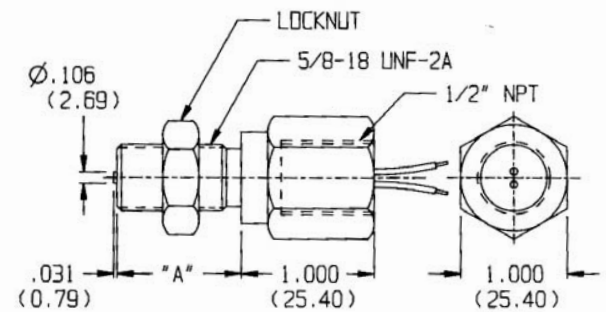

Power Output

Ordering Part # **Thread Length (A)**
 70085-1010-028 1.437 (36.50)
 (Select cable from group "A", see index)

Performance Curves

Based on 8 D.P. Gear

Specifications:

- Output Voltage (Standard): 75 V (P-P)
- Output Voltage (Guarantee Point): 21.5 V (P-P)
- DC Resistance: 210 ohms max.
- Typical Inductance: 50 to 95 mH ref.
- Output Polarity: Pin "B" positive
- Operating Temperature: -73 to +107° C
- Net Weight: 2.2 oz. max.

Conduit Fitting – General Purpose

Ordering Part # **Thread Length (A)**
 70085-1010-004 1.125 (28.57)
 70085-1010-469 2.750 (69.85)

Performance Curves

Based on 20 D.P. Gear

Specifications:

- Output Voltage (Standard): 43 V (P-P)
- Output Voltage (Guarantee Point): 4.3 V (P-P)
- DC Resistance: 130 ohms max.
- Typical Inductance: 32-46 mH ref.
- Output Polarity: Red lead positive
- Operating Temperature: -73 to +107° C
- Lead length: 10 ft (3.05 m)
- Net Weight: 16 oz. max.

AI-Tek Instruments, Cheshire, CT USA

Dimensions in inches and (mm).

Full Thread – Power Output

Ordering Part #	Thread Length (A)
70085-1010-131	1.80 (45.72)
70085-1010-214	3.06 (77.72)

Performance Curves

Based on 8 D.P. Gear

Full Thread – General Purpose

Ordering Part #	Thread Length (A)
70085-1010-078	1.80 (45.72)
70085-1010-137	3.06 (77.72)

Performance Curves

Based on 20 D.P. Gear

Specifications:

- Output Voltage (Standard): 40 V (P-P)
- Output Voltage (Guarantee Point): 3.4 V (P-P)
- DC Resistance: 130 ohms max.
- Typical Inductance: 33 mH ref.
- Output Polarity: white lead positive
- Operating Temperature: -55 to +107° C
- Lead Length: -078, 12 in (30.5 cm)
- 137, 24 in (60.9 cm)
- Net Weight: 3 oz. max.